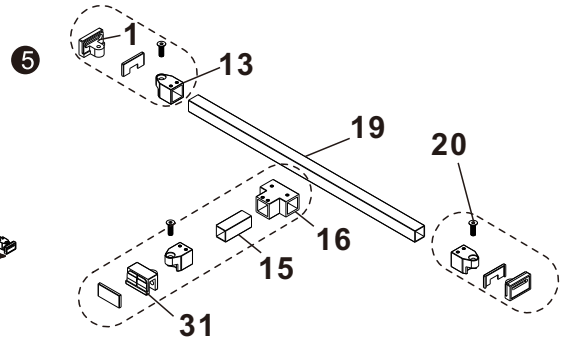

SUITE / CONTINUED

A 04