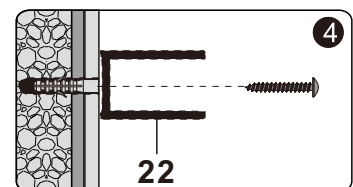

SUITE / CONTINUED

A 08