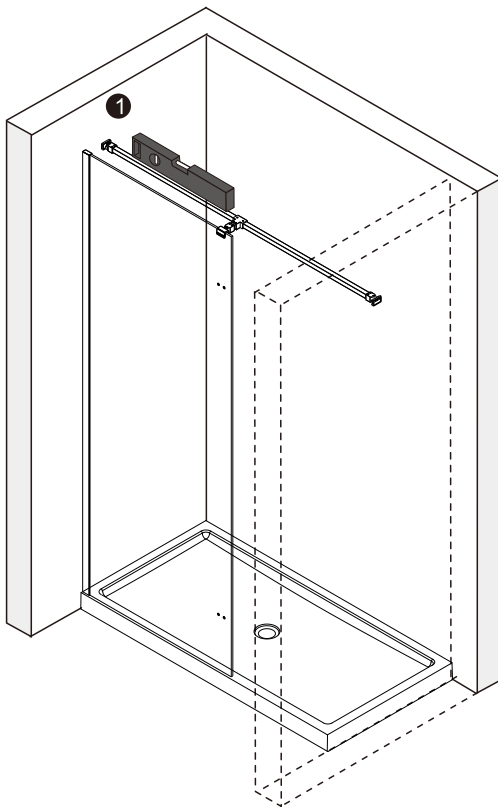

SUITE / CONTINUED

A 05