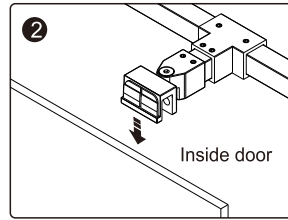

SUITE / CONTINUED

A 05