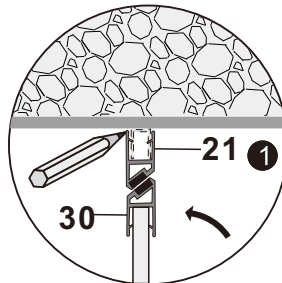

SUITE / CONTINUED

A 08