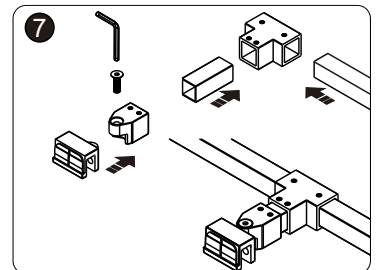

SUITE / CONTINUED

A 04