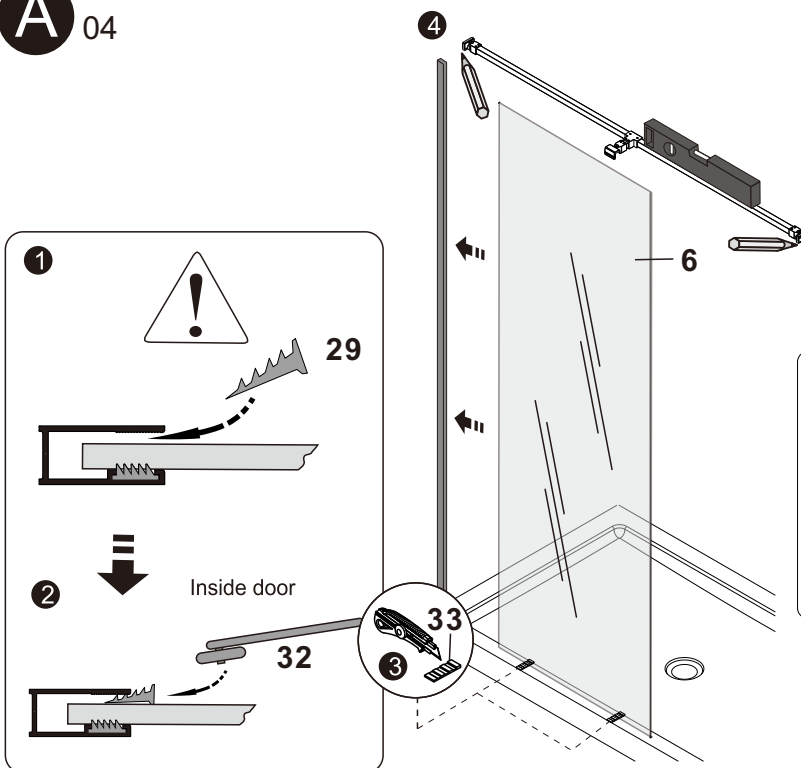

SUITE / CONTINUED

A 04