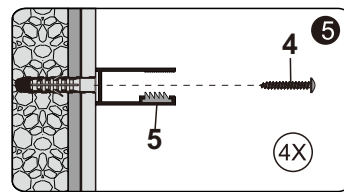

SUITE / CONTINUED

A 03