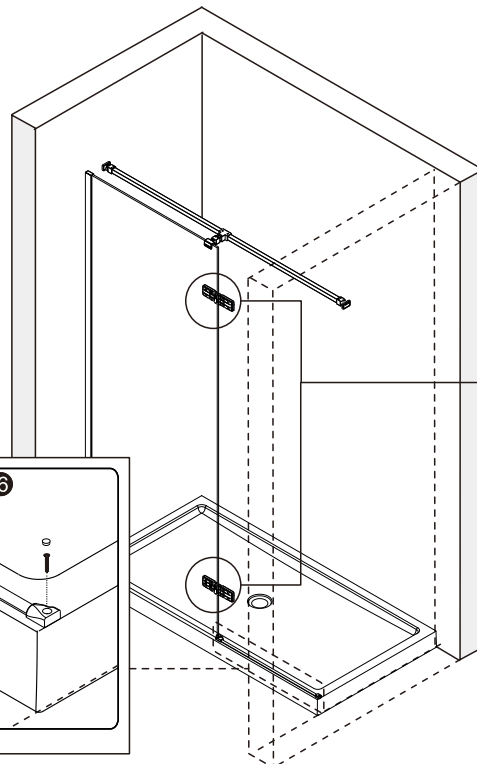

SUITE / CONTINUED

A 06