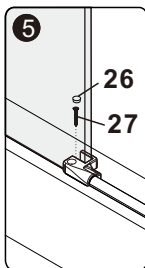

WARNING !
Wait 24h before proceeding with the installation of the shower door. This will ensure that the finish and mortar is dry.

INSTALLATION EXTRUSION MURALE / WALL JAMB INSTALLATION

A 02

	A
HDS 36"	34"±1/2" (33 5/8"-34 1/2") 865±12mm (853mm-877mm)
HDS 42"	40"±1/2" (39 5/8"-40 1/2") 1017±12mm (1005mm-1029mm)
HDS 48"	46"±1/2" (45 1/2"-46 1/2") 1169±12mm (1157mm-1181mm)
HDS 60"	58"±1/2" (57 1/2"-58 1/2") 1474±12mm (1462mm-1486mm)

SUITE / CONTINUED

A 03

SUITE / CONTINUED

A 04

SUITE / CONTINUED

A 05

SUITE / CONTINUED

A 06