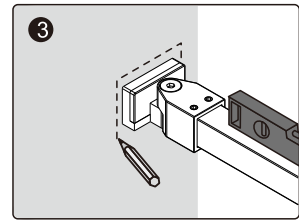

SUITE / CONTINUED

A 05