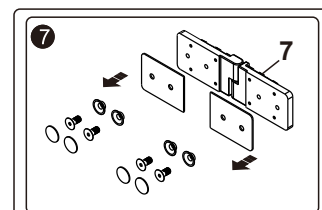

SUITE / CONTINUED

A 06