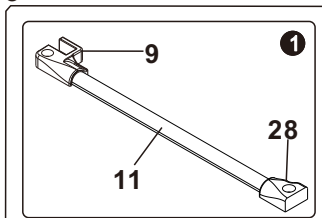

SUITE / CONTINUED

A 06